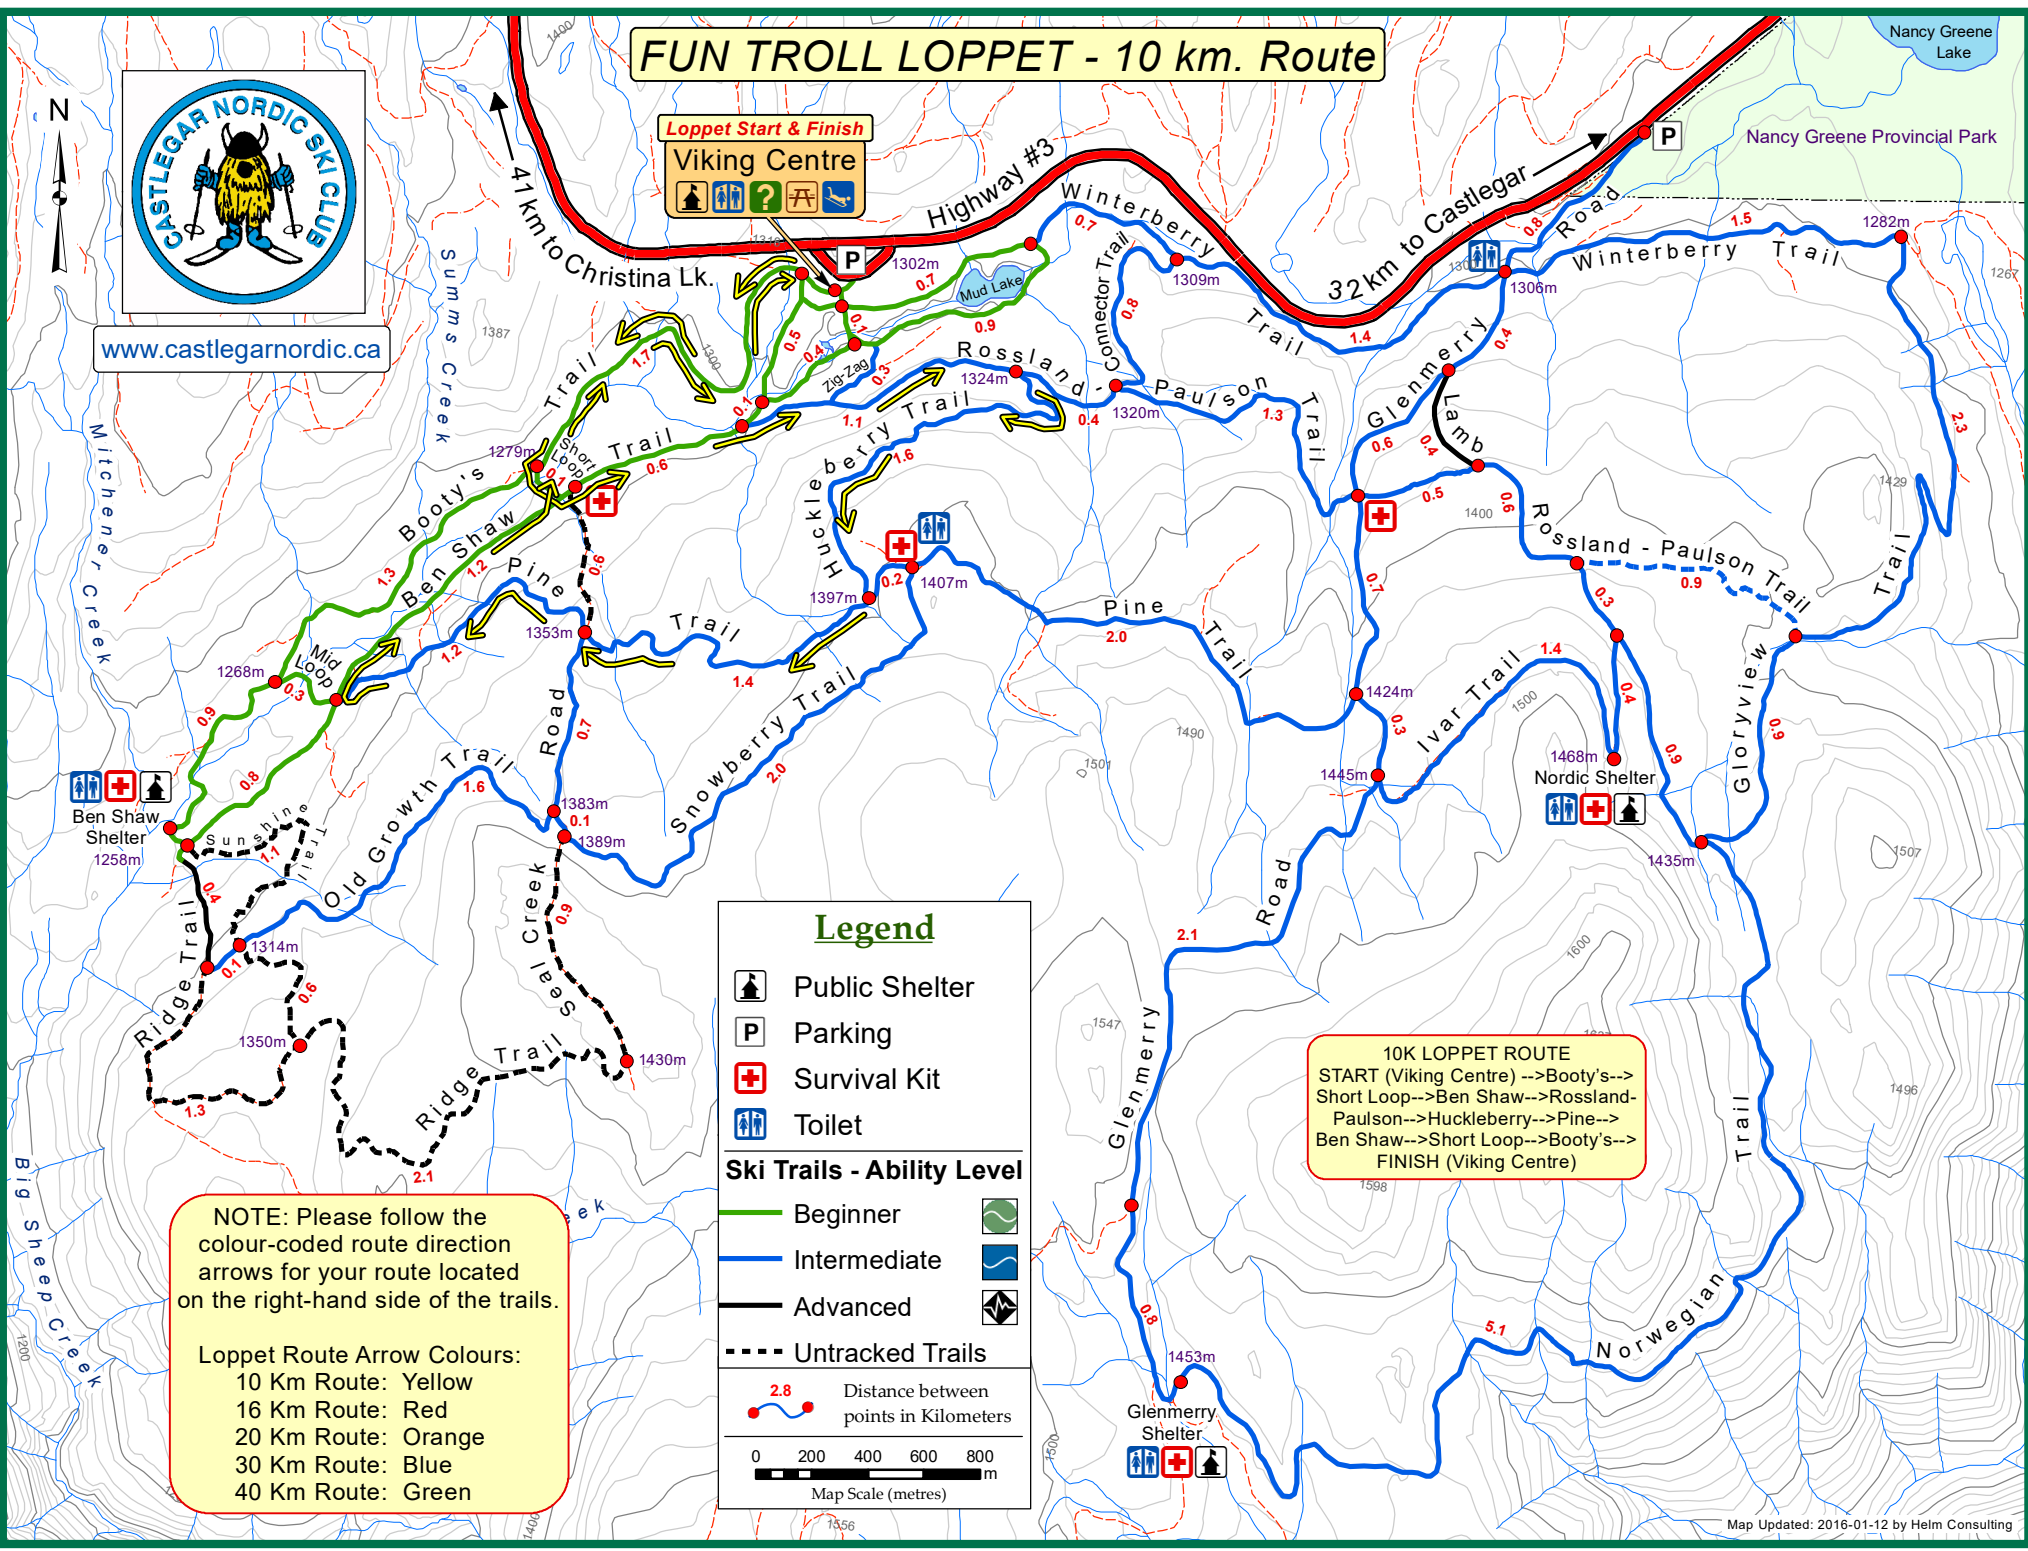

# FUN TROLL LOPPET - 10 km. Route

[www.castlegarnordic.ca](http://www.castlegarnordic.ca)

**Loppet Start & Finish**  
**Viking Centre**  
 [Public Shelter] [Toilet] [Survival Kit] [Parking]

**NOTE:** Please follow the colour-coded route direction arrows for your route located on the right-hand side of the trails.

**Loppet Route Arrow Colours:**  
 10 Km Route: Yellow  
 16 Km Route: Red  
 20 Km Route: Orange  
 30 Km Route: Blue  
 40 Km Route: Green

**Legend**

- [Public Shelter] Public Shelter
- [P] Parking
- [Survival Kit] Survival Kit
- [Toilet] Toilet

**Ski Trails - Ability Level**

- [Green Line] Beginner
- [Blue Line] Intermediate
- [Black Line] Advanced
- [Dashed Line] Untracked Trails

[2.8] Distance between points in Kilometers

0 200 400 600 800 m  
 Map Scale (metres)

**10K LOPPET ROUTE**  
 START (Viking Centre) -->Booty's-->  
 Short Loop-->Ben Shaw-->Rosland-  
 Paulson-->Huckleberry-->Pine-->  
 Ben Shaw-->Short Loop-->Booty's-->  
 FINISH (Viking Centre)